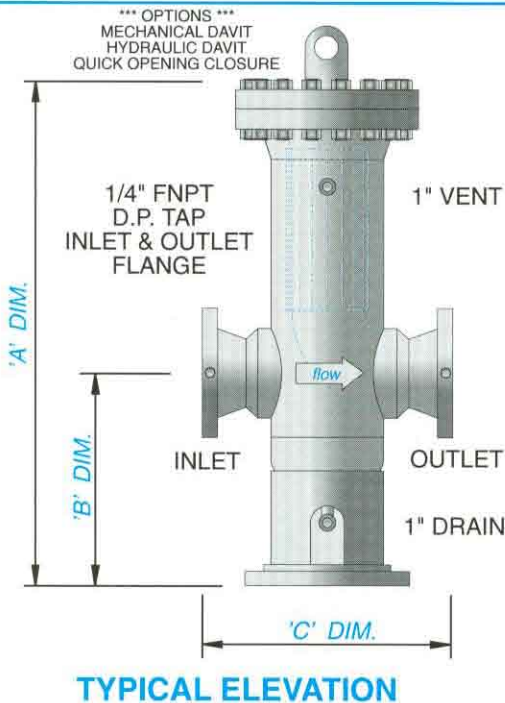

Dimensions for GF Series Gas Filters

Model	Flange	'A' Dim.	'B' Dim.	'C' Dim.	Weight
GF-02-0275	2"-150#	39"	17"	15-1/8"	155 lb
GF-02-0720	2"-300#	40"	17"	15-5/8"	200 lb
GF-02-1100	2"-600#	41"	17"	16-3/8"	385 lb
GF-02-1440	2"-600#	41"	17"	16-3/8"	320 lb
GF-03-0275	3"-150#	39"	17"	16-1/8"	170 lb
GF-03-0720	3"-300#	40"	17"	16-7/8"	320 lb
GF-03-1100	3"-600#	41"	17"	17-5/8"	315 lb
GF-03-1440	3"-600#	41"	17"	17-5/8"	350 lb
GF-04-0275	4"-150#	45"	20"	22"	430 lb
GF-04-0720	4"-300#	47"	20"	22-3/4"	555 lb
GF-04-0900	4"-600#	49"	20"	23-3/4"	790 lb
GF-04-1250	4"-600#	49"	20"	23-3/4"	855 lb
GF-04-1440	4"-600#	49"	20"	23-3/4"	970 lb
GF-06-0275	6"-150#	45"	20"	23"	450 lb
GF-06-0720	6"-300#	47"	20"	23-3/4"	590 lb
GF-06-0900	6"-600#	49"	20"	26-5/8"	870 lb
GF-06-1250	6"-600#	49"	20"	26-5/8"	935 lb
GF-06-1440	6"-600#	49"	20"	26-5/8"	1050 lb
GF-08-0275	8"-150#	60"	23-1/2"	30"	950 lb
GF-08-0600	8"-300#	62"	23-1/2"	30-3/4"	1250 lb
GF-08-0720	8"-300#	62"	23-1/2"	30-3/4"	1350 lb
GF-08-1100	8"-600#	64"	23-1/2"	36"	2000 lb
GF-10-0275	10"-150#	74"	28"	42"	2500 lb
GF-10-0400	10"-300#	77"	28"	44"	2650 lb
GF-10-0550	10"-300#	77"	28"	44"	2850 lb
GF-10-0720	10"-300#	77"	28"	46"	3200 lb